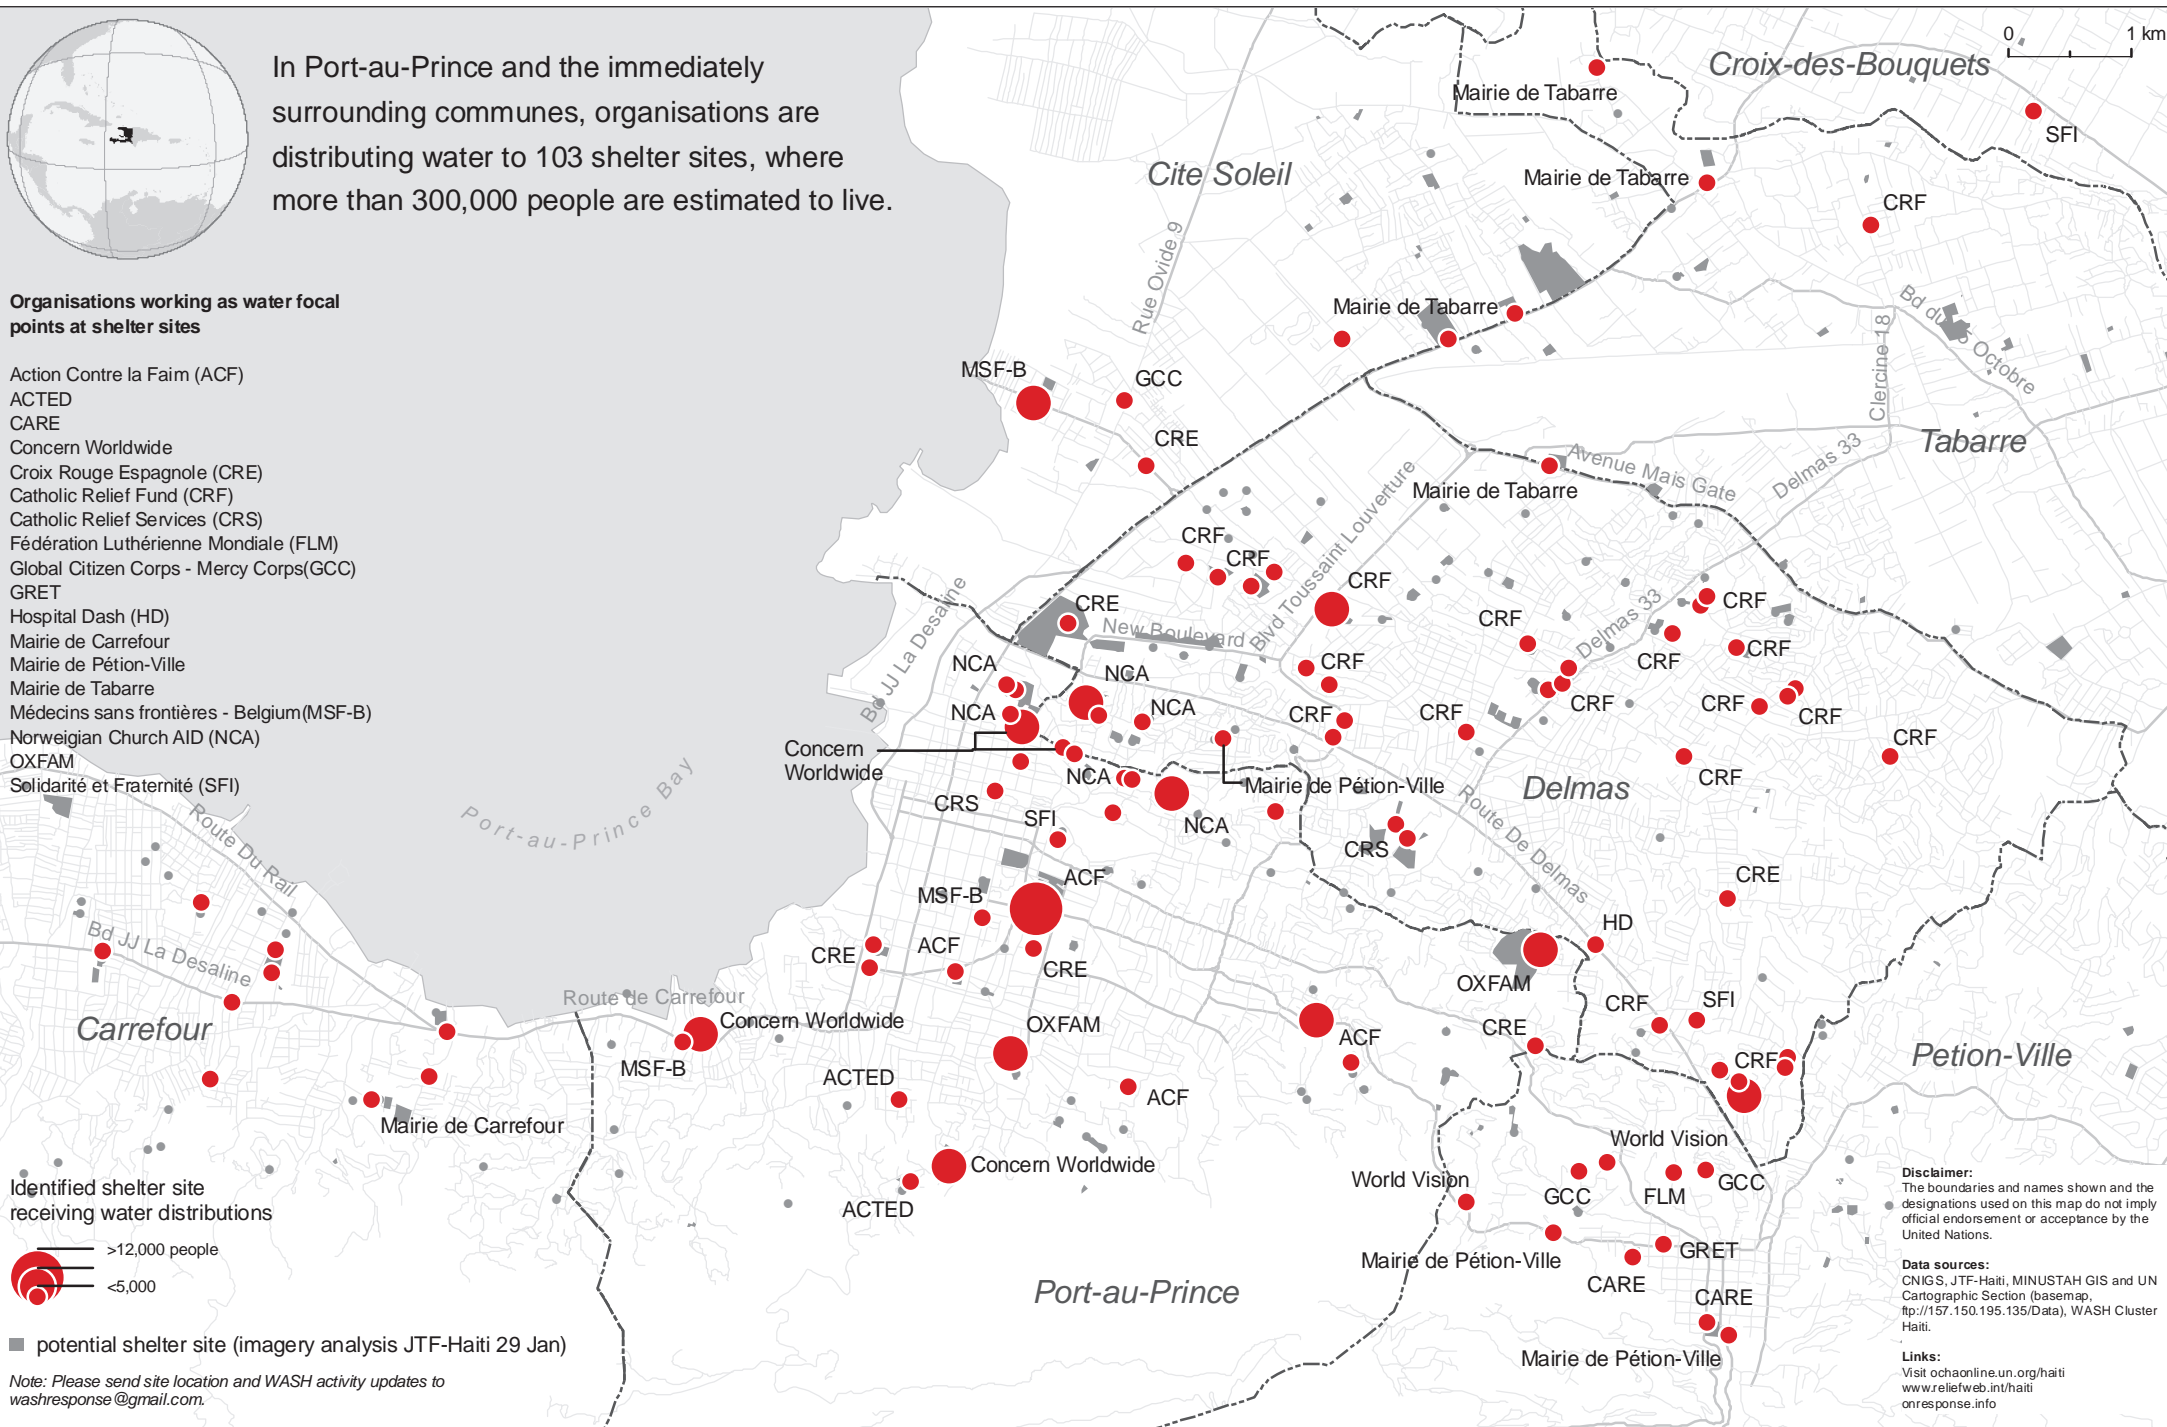

# HAITI - Water Distribution - Organisation focal points at shelter sites

2 February 2010

In Port-au-Prince and the immediately surrounding communes, organisations are distributing water to 103 shelter sites, where more than 300,000 people are estimated to live.

## Organisations working as water focal points at shelter sites

- Action Contre la Faim (ACF)
- ACTED
- CARE
- Concern Worldwide
- Croix Rouge Espagnole (CRE)
- Catholic Relief Fund (CRF)
- Catholic Relief Services (CRS)
- Fédération Luthérienne Mondiale (FLM)
- Global Citizen Corps - Mercy Corps(GCC)
- GRET
- Hospital Dash (HD)
- Mairie de Carrefour
- Mairie de Pétiion-Ville
- Mairie de Tabarre
- Médecins sans frontières - Belgium(MSF-B)
- Norwegian Church AID (NCA)
- OXFAM
- Solidarité et Fraternité (SFI)

Identified shelter site receiving water distributions

■ potential shelter site (imagery analysis JTF-Haiti 29 Jan)

Note: Please send site location and WASH activity updates to [washresponse@gmail.com](mailto:washresponse@gmail.com).

**Disclaimer:**  
The boundaries and names shown and the designations used on this map do not imply official endorsement or acceptance by the United Nations.

**Data sources:**  
CNIGS, JTF-Haiti, MINUSTAH GIS and UN Cartographic Section (basemap, <ftp://157.150.195.135/Data>), WASH Cluster Haiti.